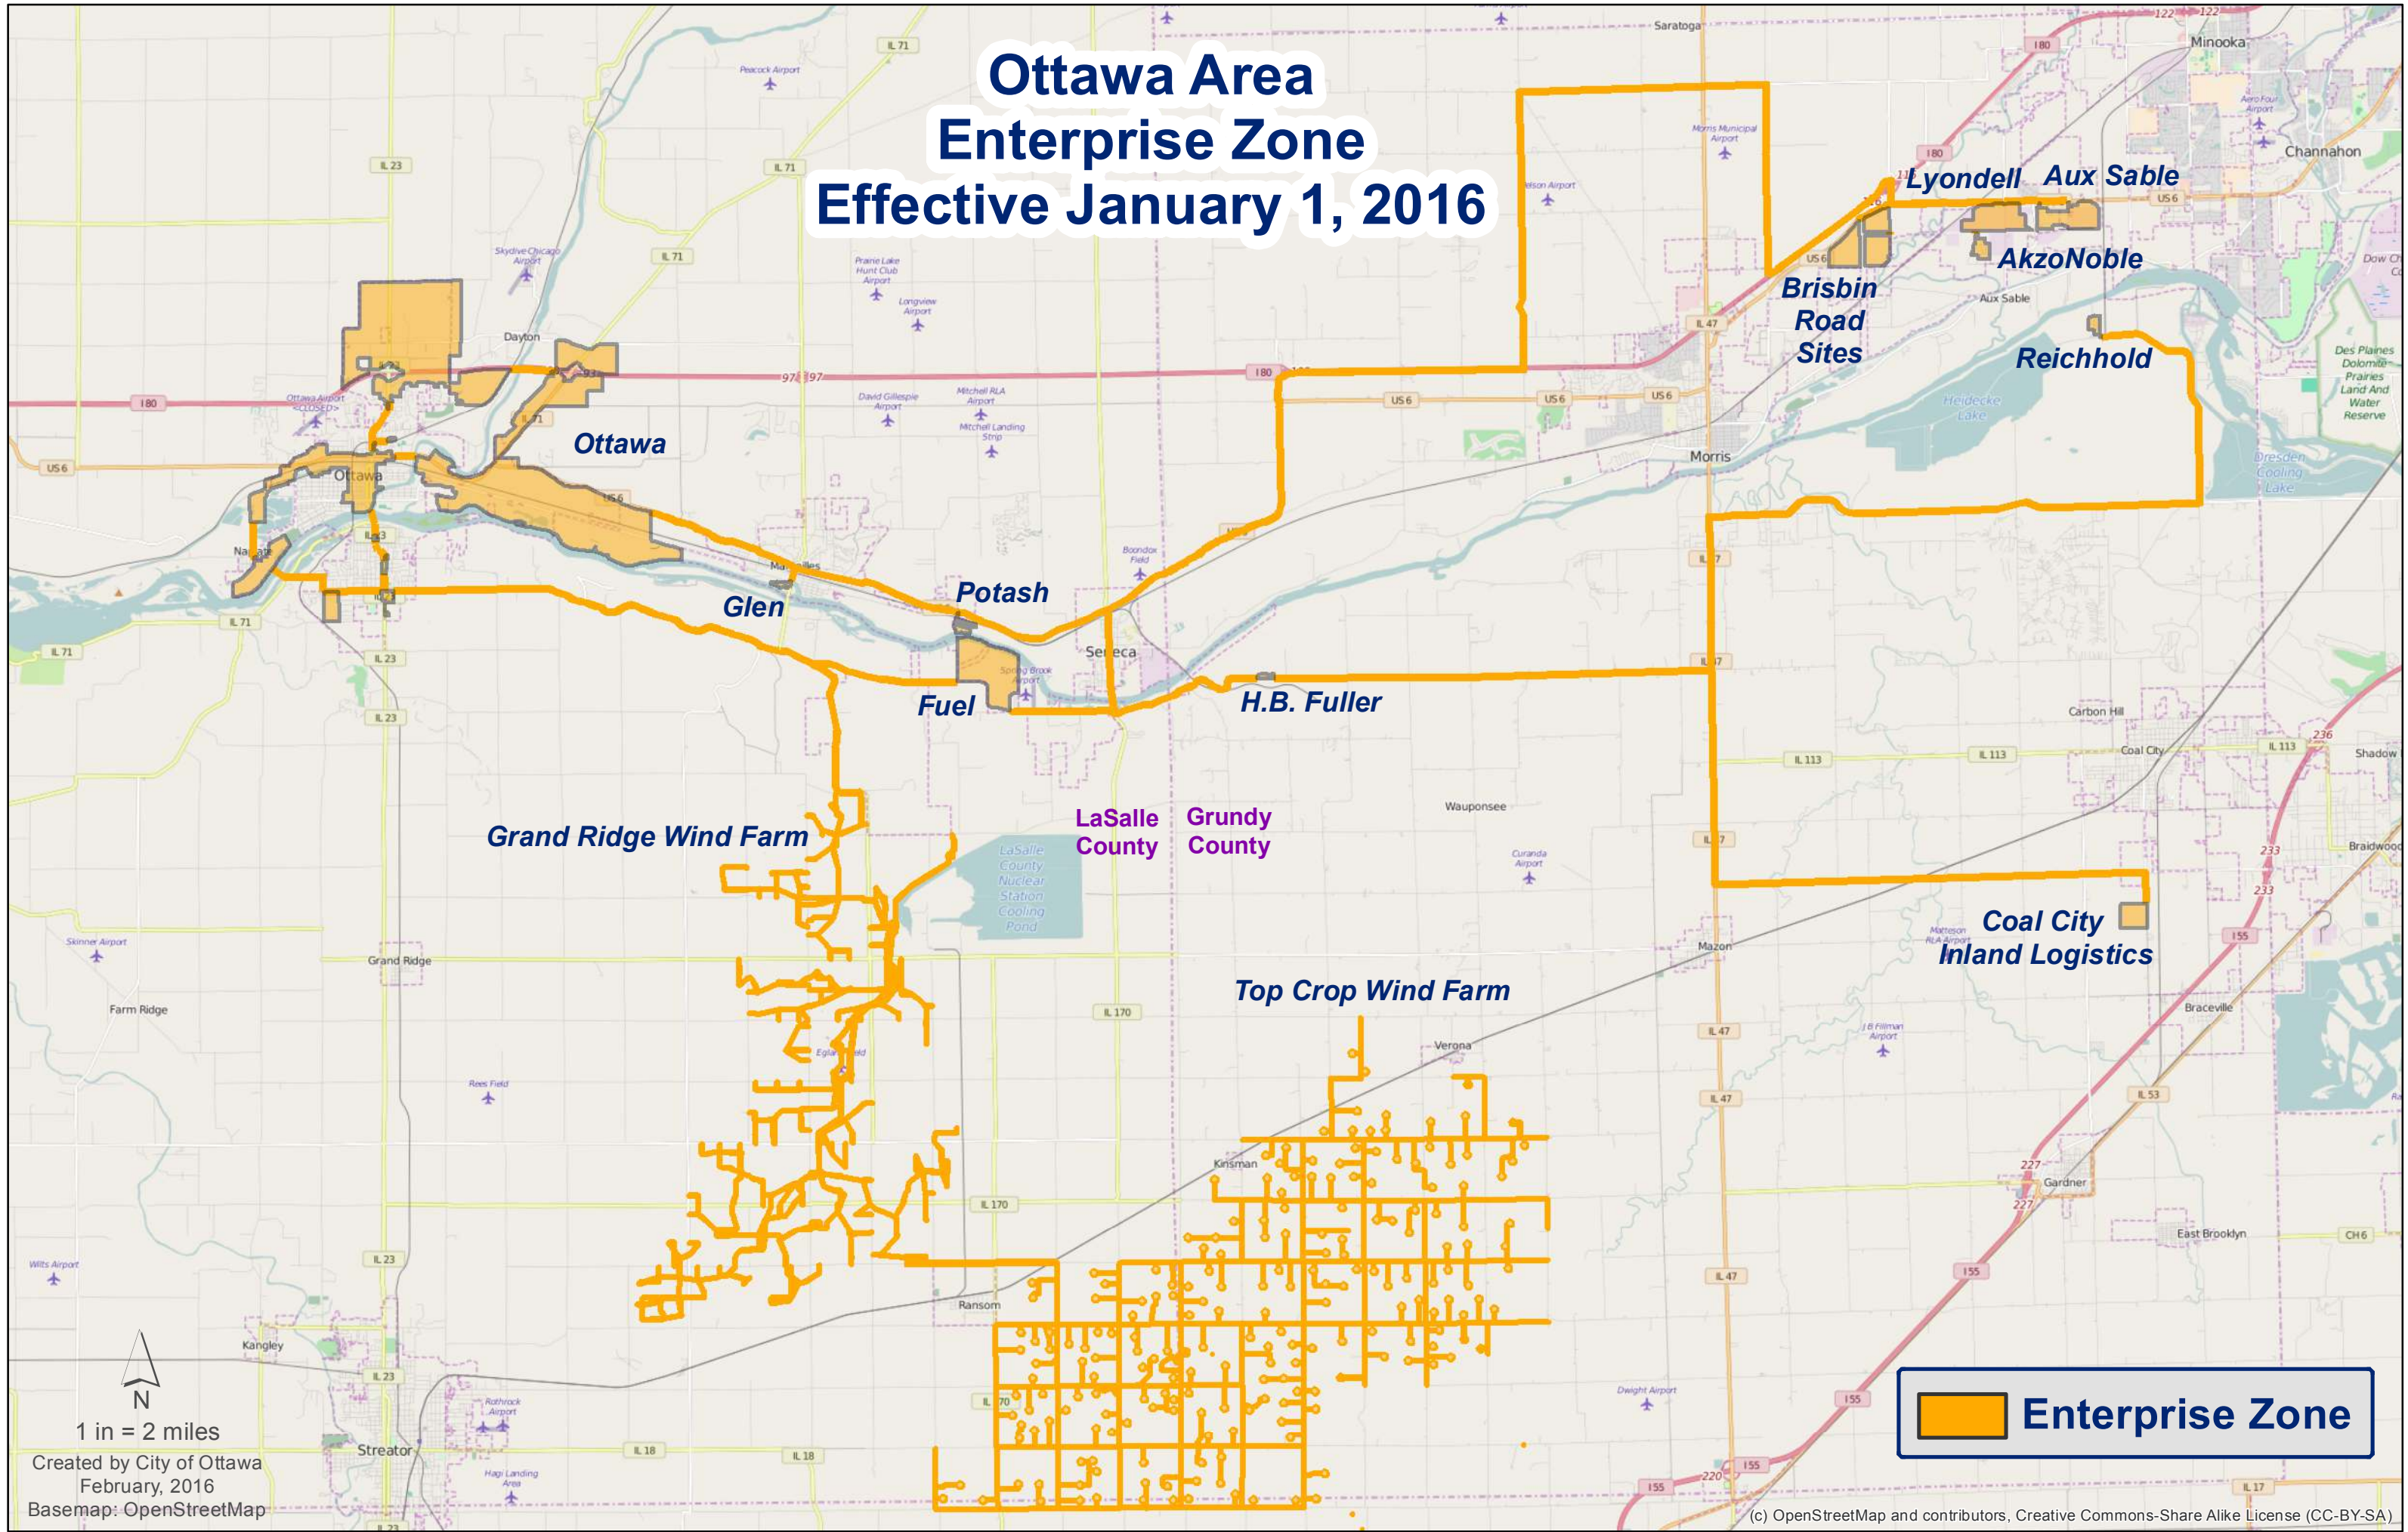

Ottawa Area Enterprise Zone Effective January 1, 2016

 **Enterprise Zone**

N
1 in = 2 miles
Created by City of Ottawa
February, 2016
Basemap: OpenStreetMap