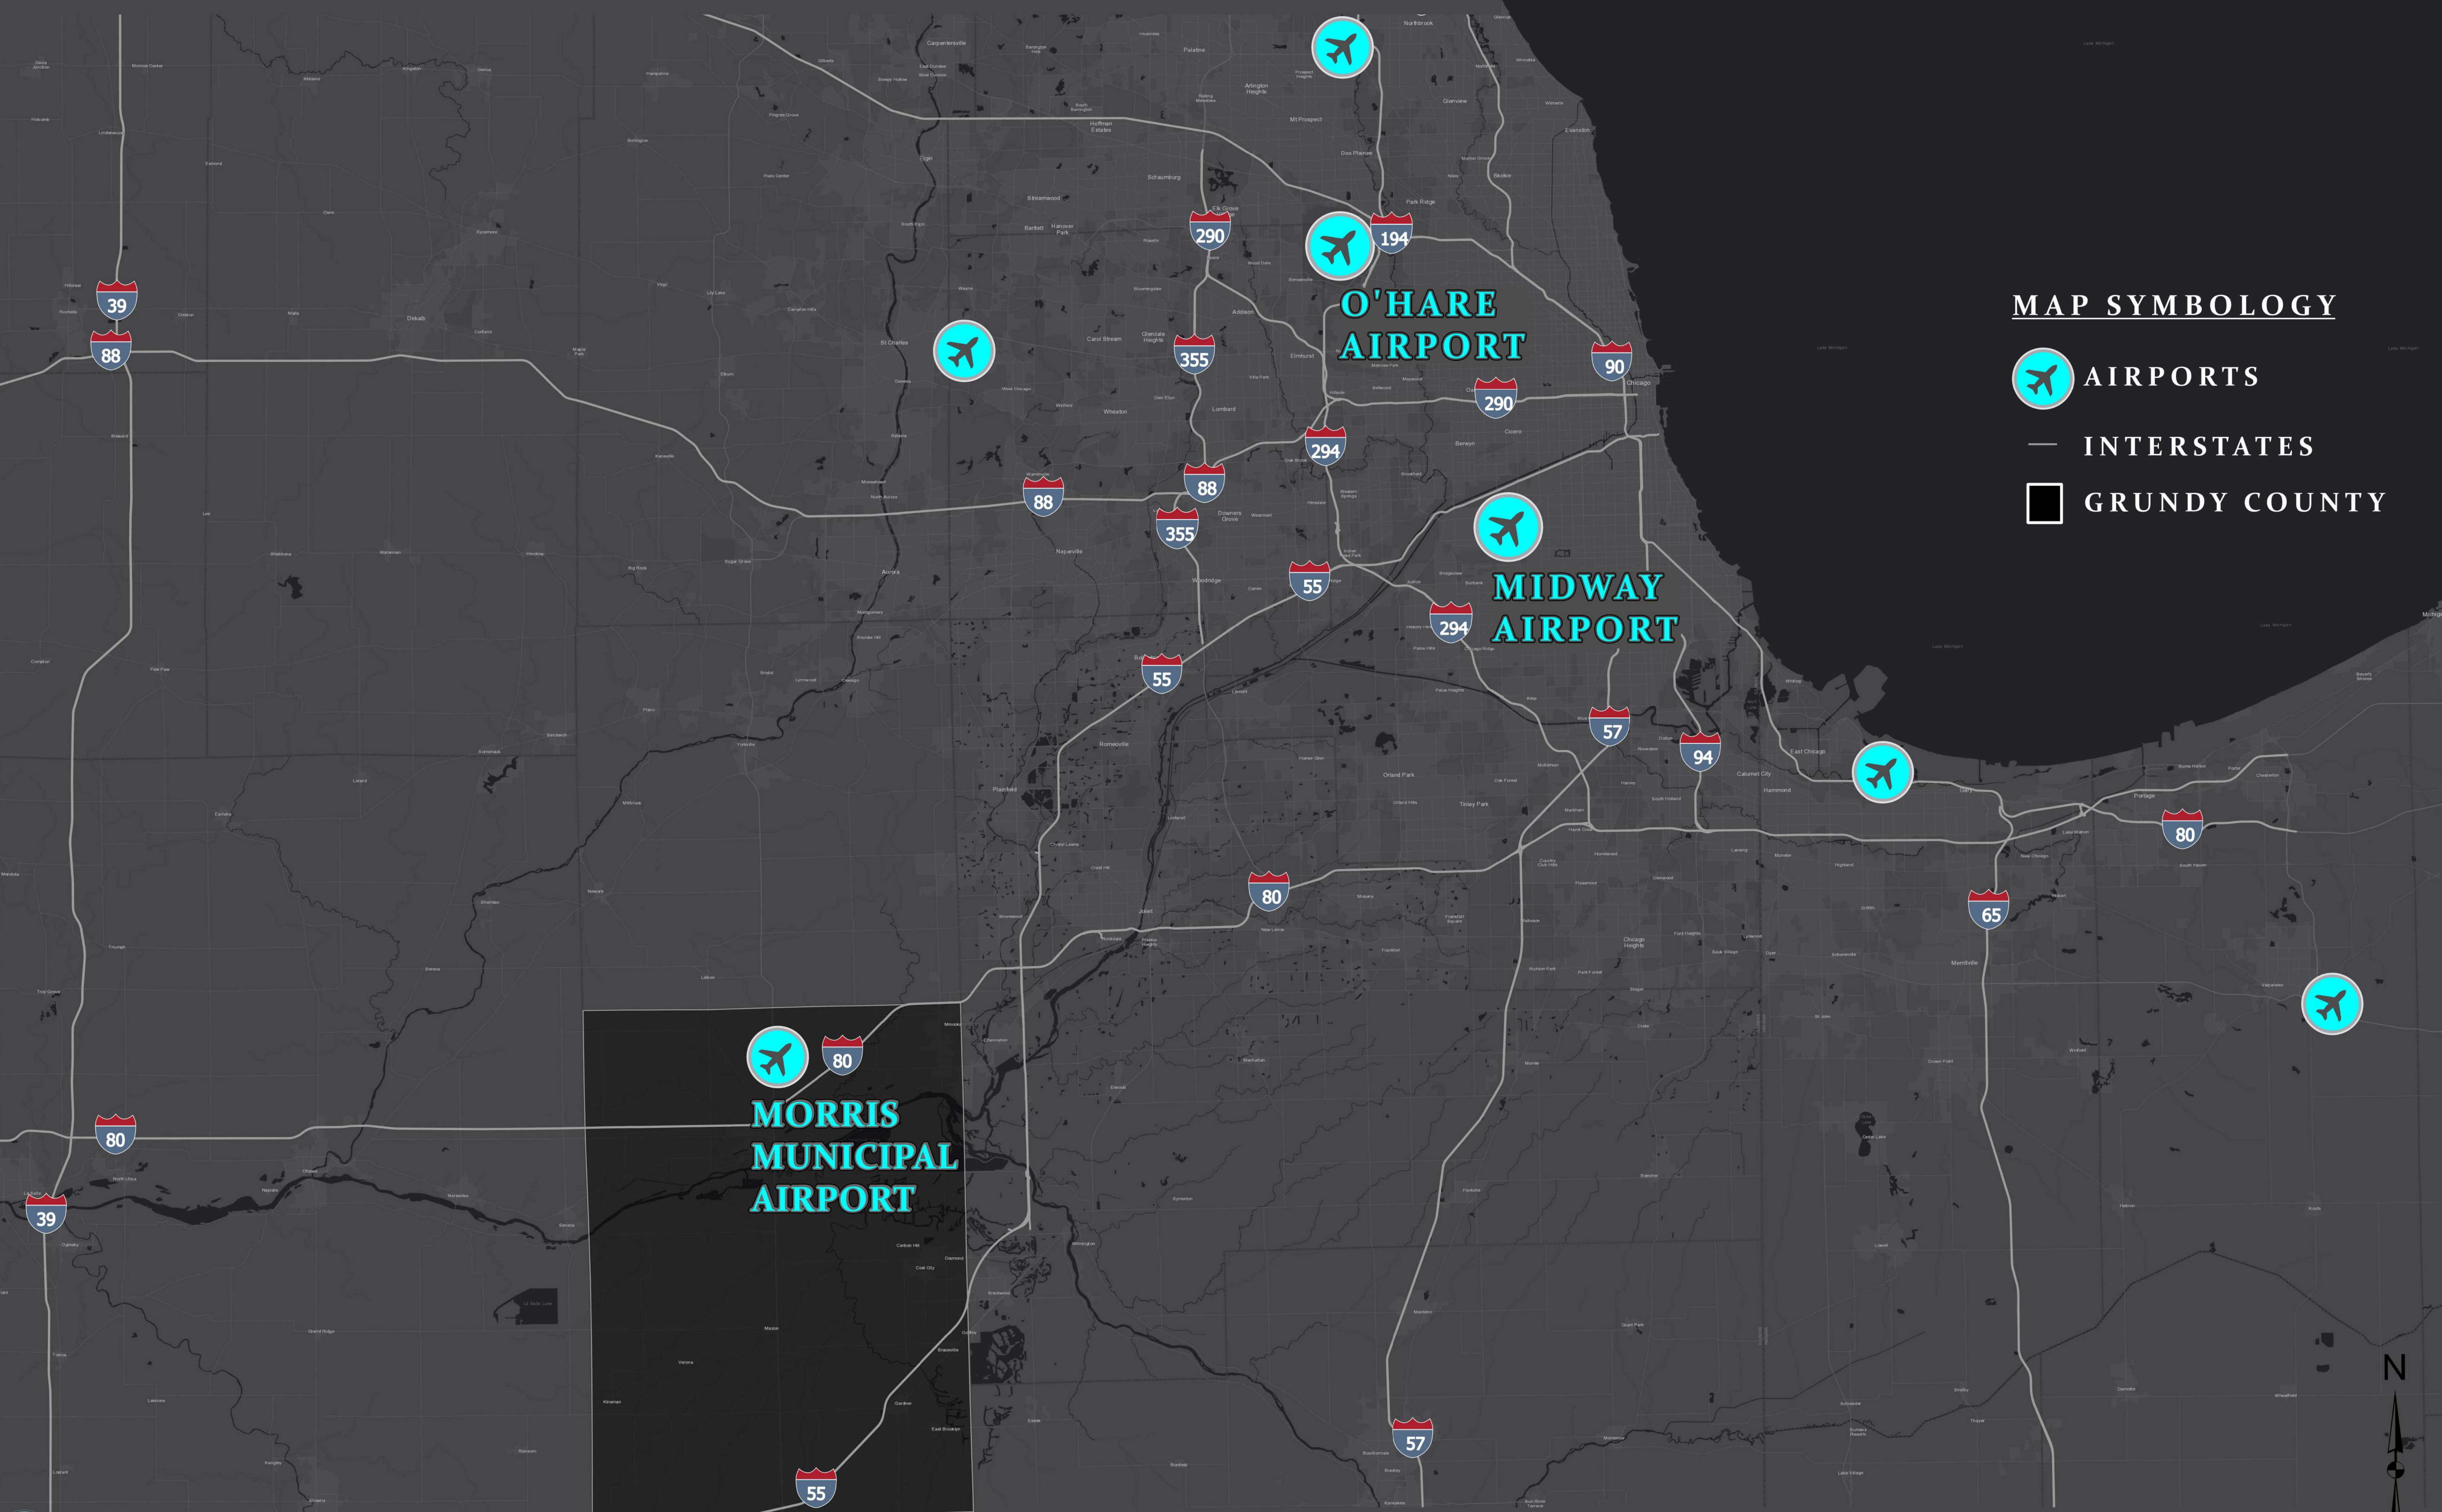

NEAREST PUBLIC AIRPORTS TO GRUNDY COUNTY, IL

MAP SYMBOLOGY

-  AIRPORTS
-  INTERSTATES
-  GRUNDY COUNTY

**O'HARE
AIRPORT**

**MIDWAY
AIRPORT**

**MORRIS
MUNICIPAL
AIRPORT**