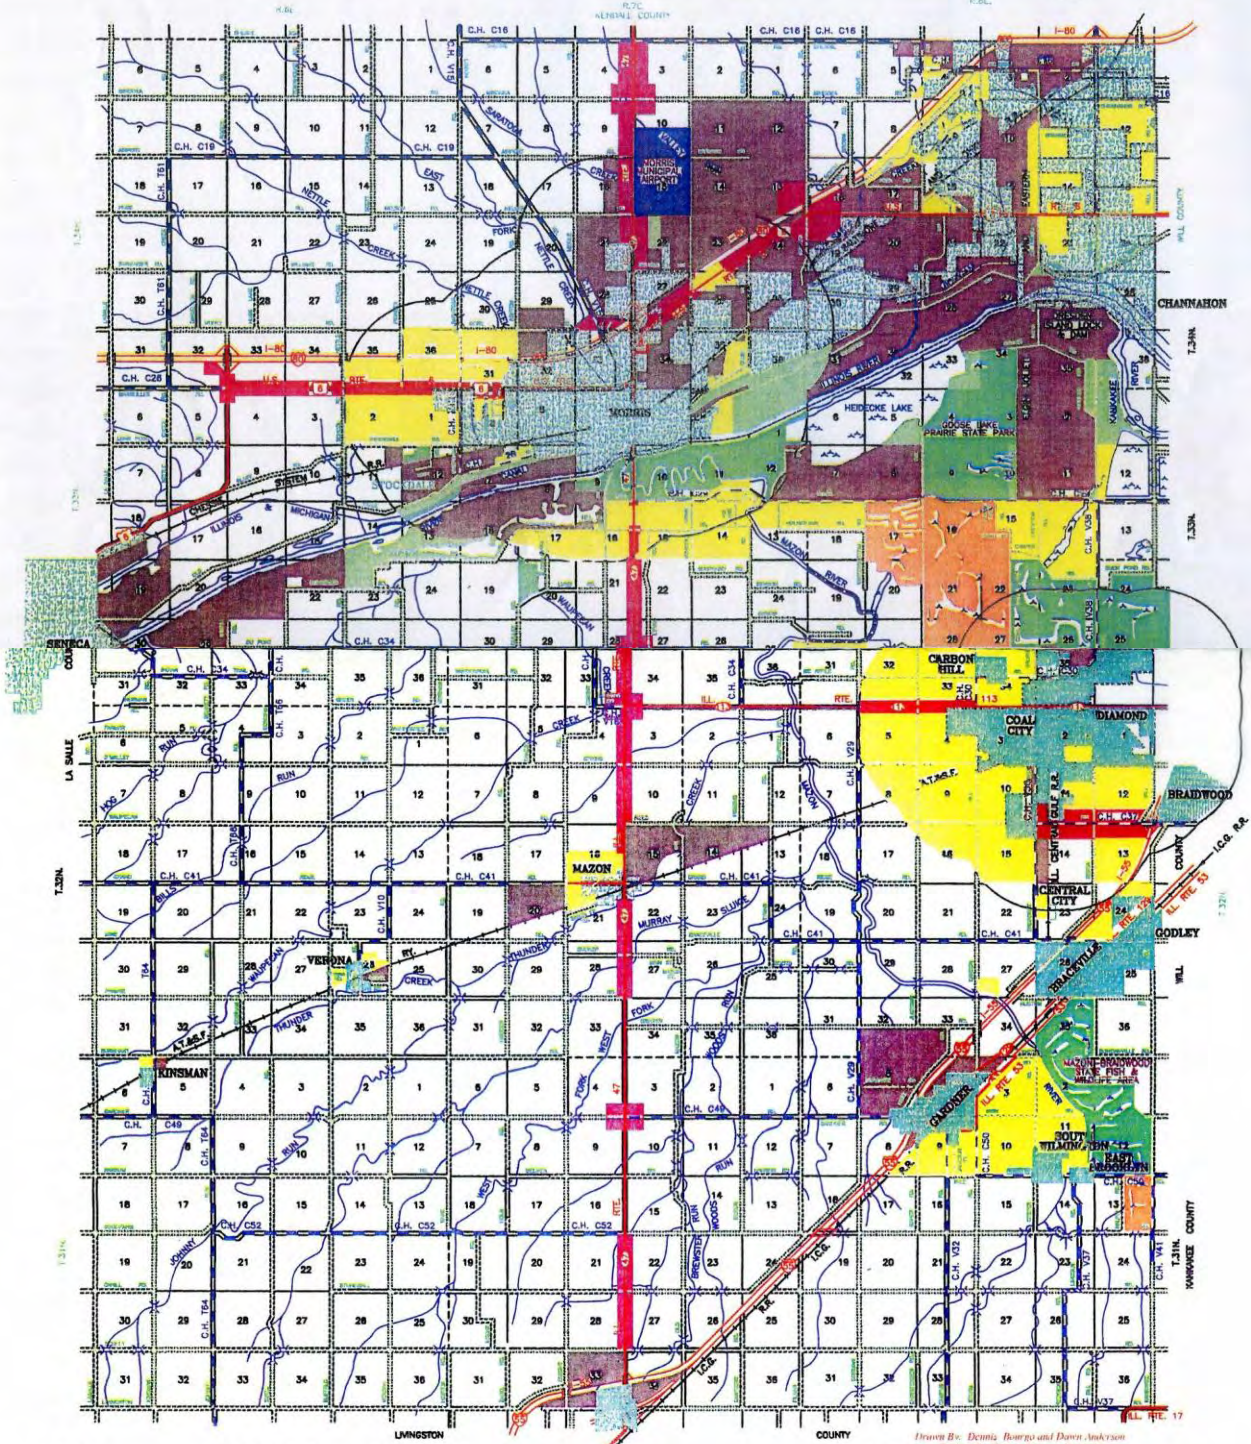

Grundy County Land Use Plan Map

Year 2020 Update